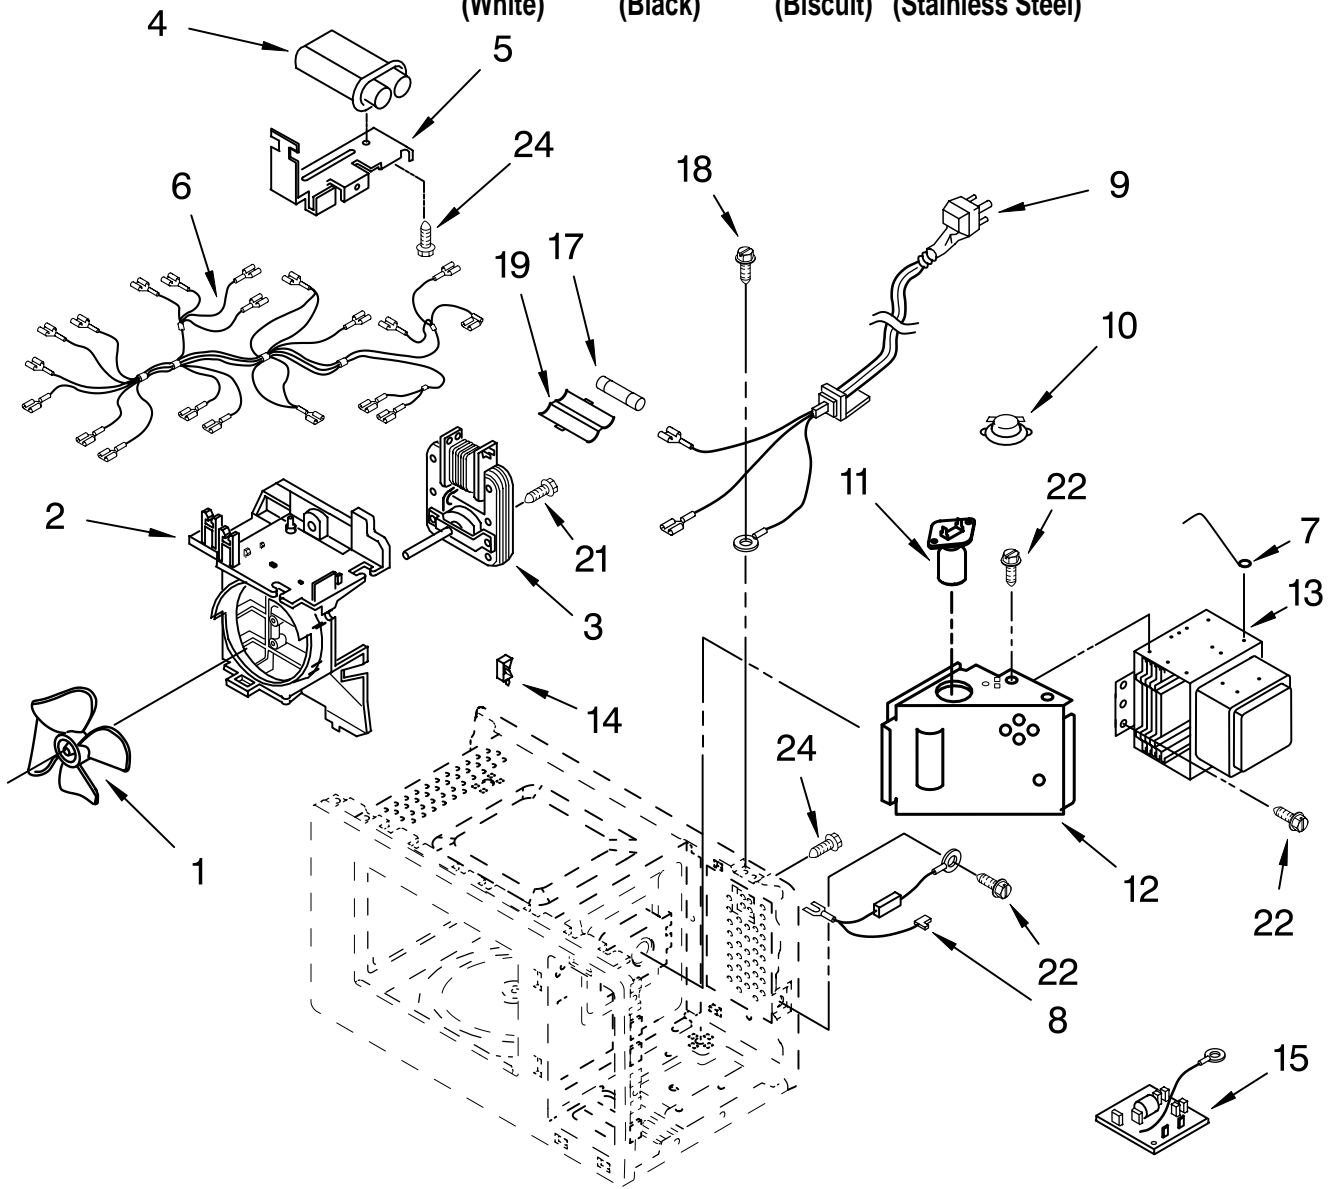

OVEN INTERIOR PARTS

For Models: MT4155SPQ1, MT4155SPB1, MT4155SPT1, MT4155SPS1
(White) (Black) (Biscuit) (Stainless Steel)

Illus. No.	Part No.	DESCRIPTION
1	8205458	Blade, Fan
2	8205456	Guide, Suction
3	8205462	Motor, Fan
4	8185272	H.V. Capacitor
5	8184288	H.V.C Bracket
6	8206282	Leadwire Assembly
7	8184290	Bracket, Support
8	8184295	H.V. Diode Cable

Illus. No.	Part No.	DESCRIPTION
9	8206281	Power Cord
10	4359164	Thermostat
11	8171810	Lamp, Baseless
12	8204900	Duct, Air
13	8205460	Magnetron
14	4359794	Holder

Illus. No.	Part No.	DESCRIPTION
15	8206270	Filter, Noise
17	8183507	Fuse
18	8204902	Screw, Ground
19	4358659	Cap
21	4358190	Screw
22	4358489	Screw
24	4358381	Screw

FOR ORDERING INFORMATION REFER TO PARTS PRICE LIST